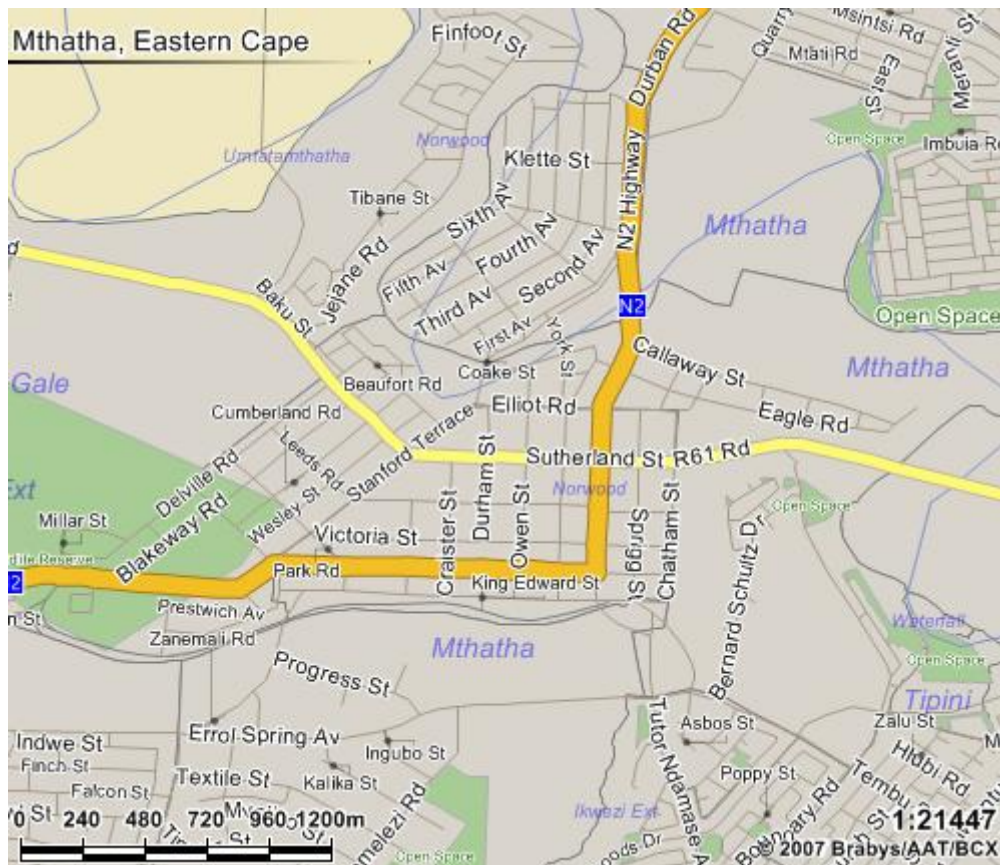

Directions to the Human Sciences Research Council (HSRC) Mthatha Office

Suite 204 B/C,
City Centre Building,
Mthatha

Directions:

- From KD Matanzima airport, turn left, drive through R61 road to Mthatha CBD.
- Cross the Delville Road and proceed through Sutherland Road up to York Road.
- Our offices are at the corner of York road and Sutherland Street, just opposite FNB(on your left hand side).